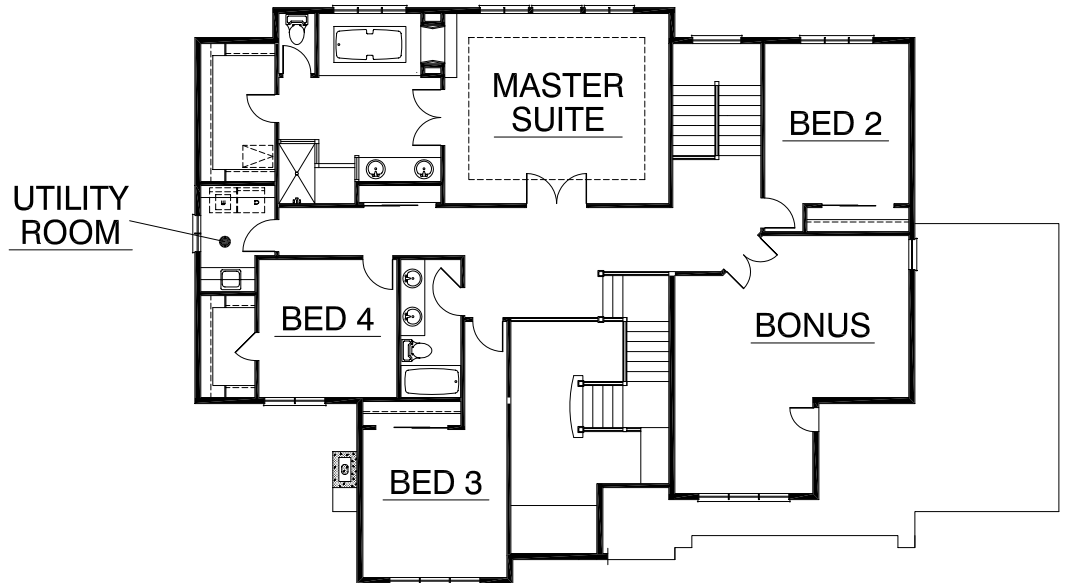

BRECKENRIDGE HEIGHTS

LOT 9 - WEST LINN, OREGON

UPPER LEVEL

2,024 SF

MAIN LEVEL

1,912 SF

CENTURION HOMES

7128 SW GONZAGA ST SUITE 100, PORTLAND