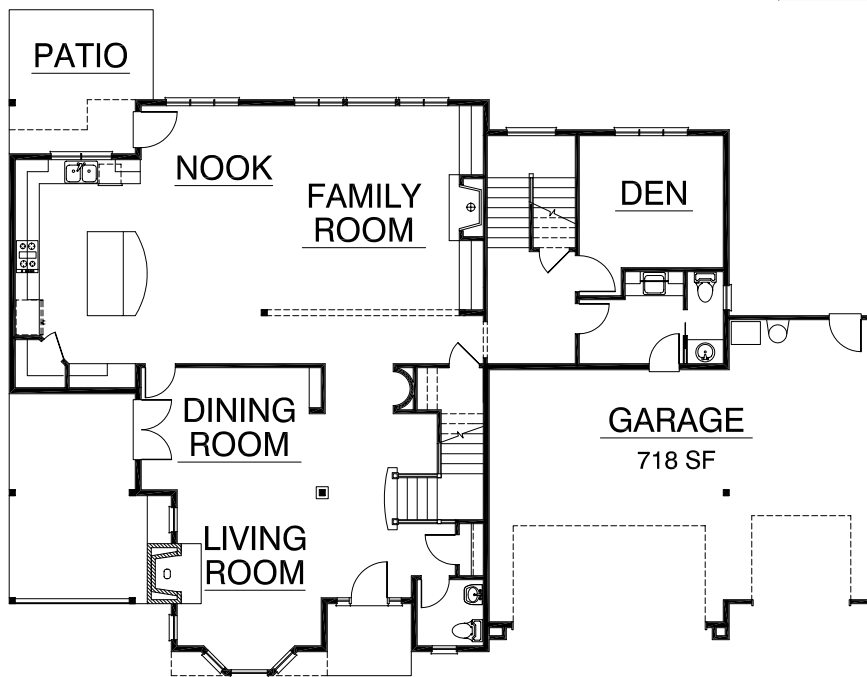

BRECKENRIDGE HEIGHTS

LOT 9 - WEST LINN, OREGON

UPPER LEVEL

2,024 SF

MAIN LEVEL

1,912 SF

CENTURION HOMES

7128 SW GONZAGA ST SUITE 100, PORTLAND