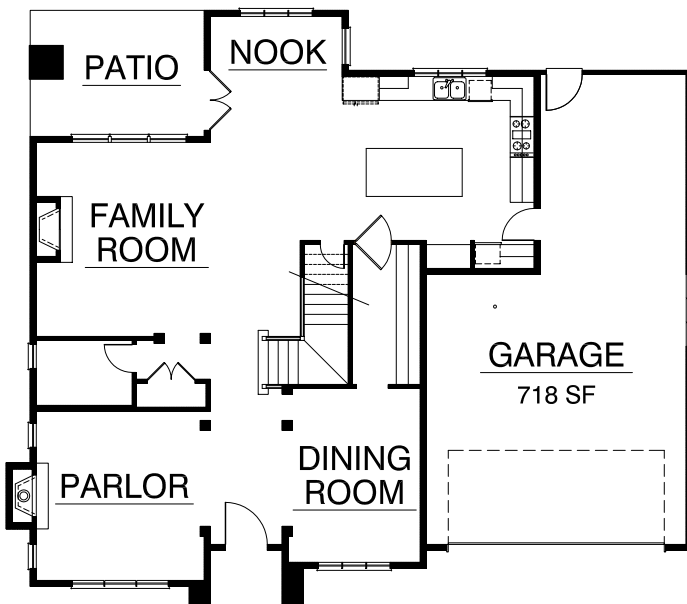

BRECKENRIDGE HEIGHTS

LOT 1 - WEST LINN, OREGON

UPPER LEVEL

1,891 SF

MAIN LEVEL

1,525 SF

CENTURION HOMES

7128 SW GONZAGA ST SUITE 100, PORTLAND