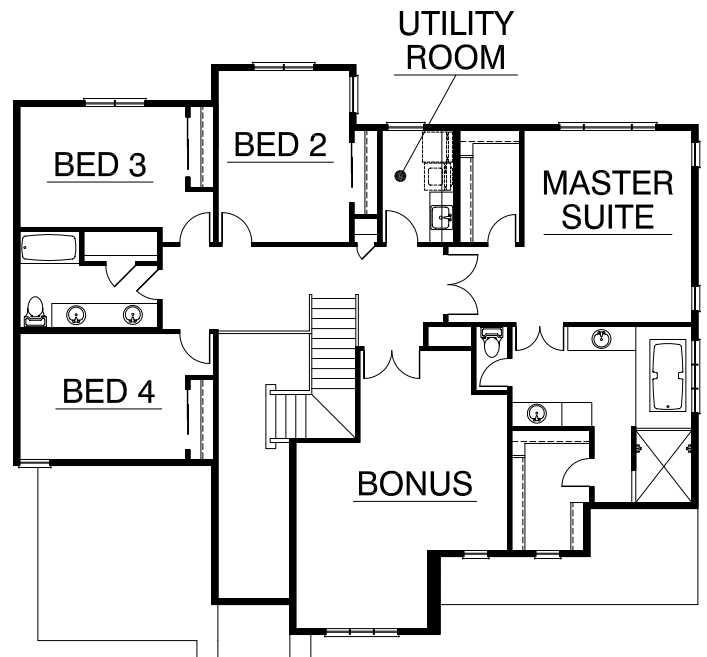

BRECKENRIDGE HEIGHTS

LOT 1 - WEST LINN, OREGON

UPPER LEVEL

1,891 SF

MAIN LEVEL

1,525 SF

CENTURION HOMES

7128 SW GONZAGA ST SUITE 100, PORTLAND